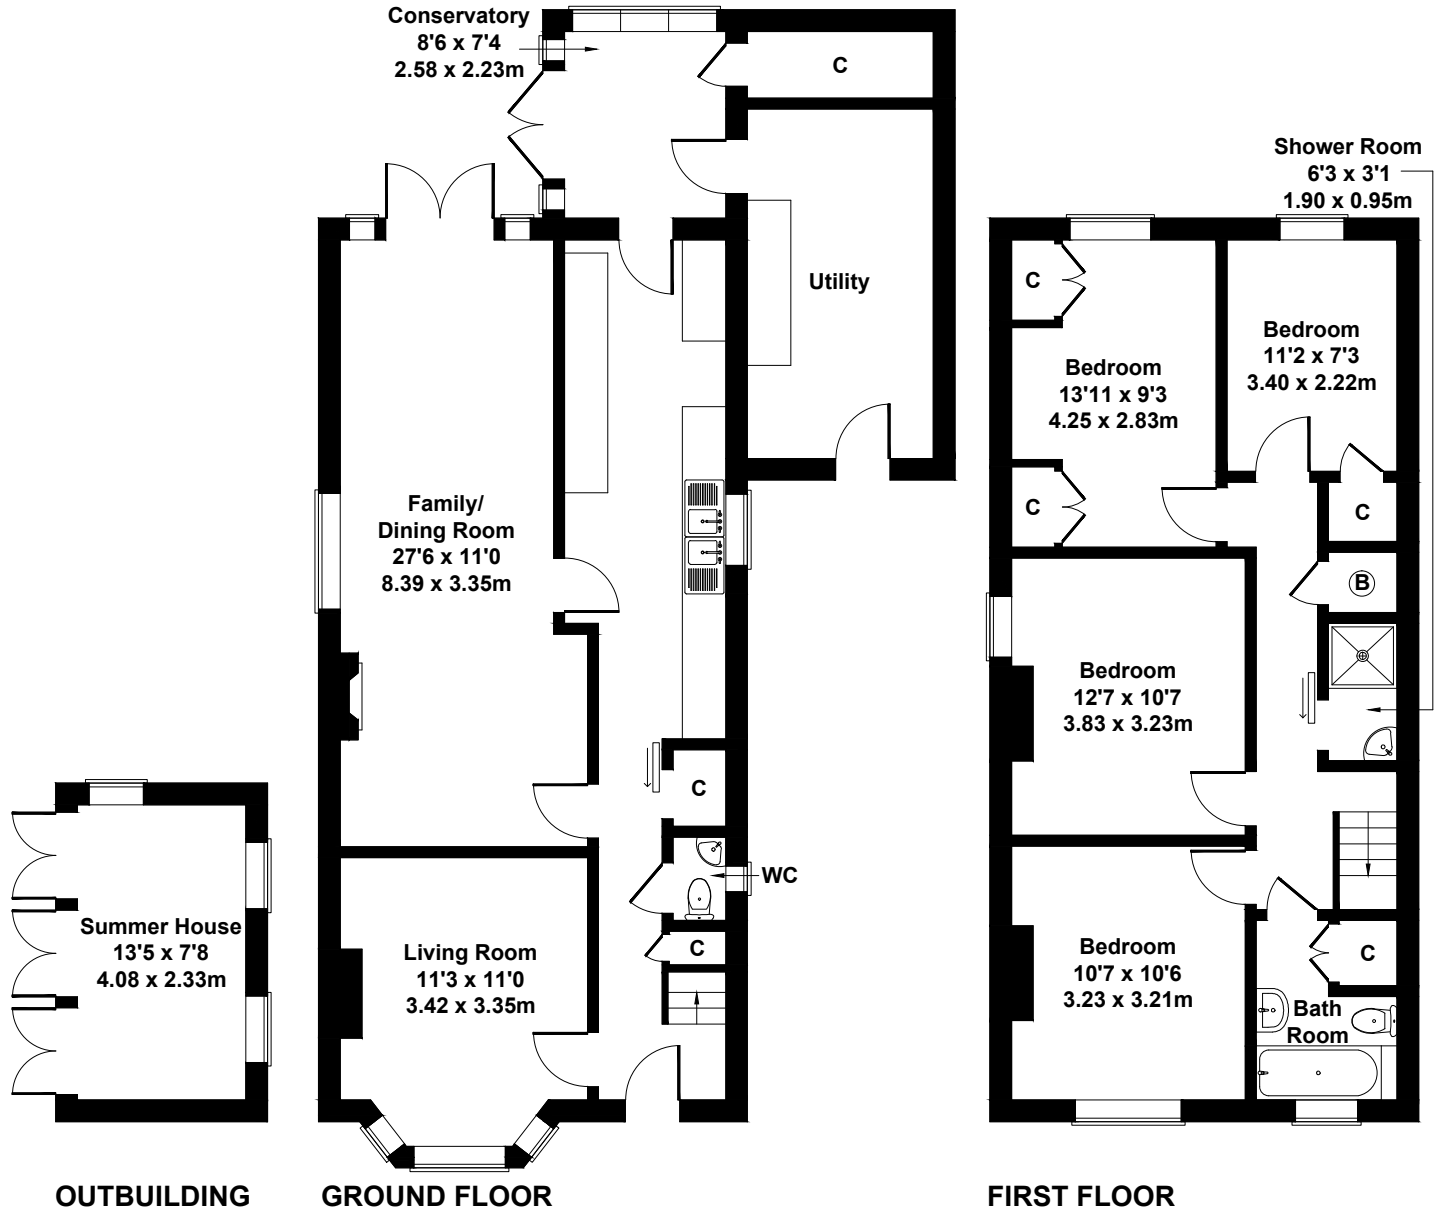

Approximate Gross Internal Area  
1733 sq ft - 161 sq m

Not to Scale. Produced by The Plan Portal 2021  
For Illustrative Purposes Only.